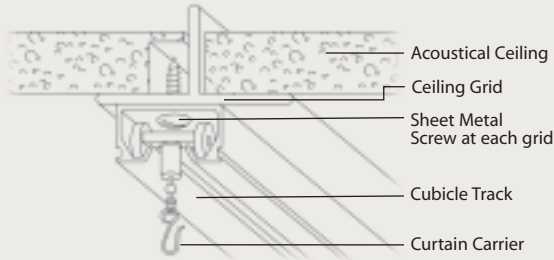

Mounting Details

Surface Mounted Tracks

Acoustical Tile Ceiling

Tegular Tile Ceiling

Sheet Rock Ceiling

Hat Channel or Wood Blocking

Suspended Mount Tracks

Standard Suspended

Soffit (2 Ceiling Heights)