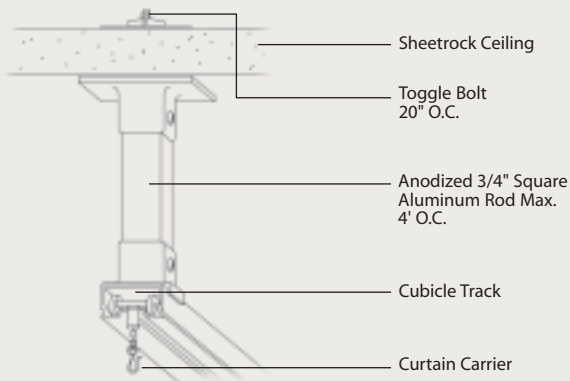

Mounting Details

Surface Mounted Tracks

Acoustical Tile Ceiling

Tegular Tile Ceiling

Sheet Rock Ceiling

Hat Channel or Wood Blocking

Suspended Mount Tracks

Standard Suspended

Soffit (2 Ceiling Heights)