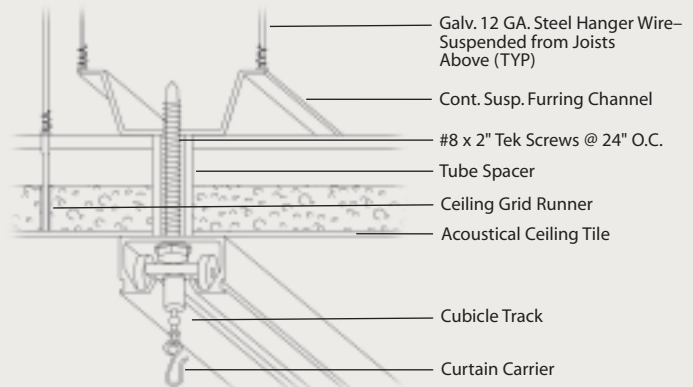

Mounting Details

Surface Mounted Tracks

Acoustical Tile Ceiling

Tegular Tile Ceiling

Sheet Rock Ceiling

Hat Channel or Wood Blocking

Suspended Mount Tracks

Standard Suspended

Soffit (2 Ceiling Heights)